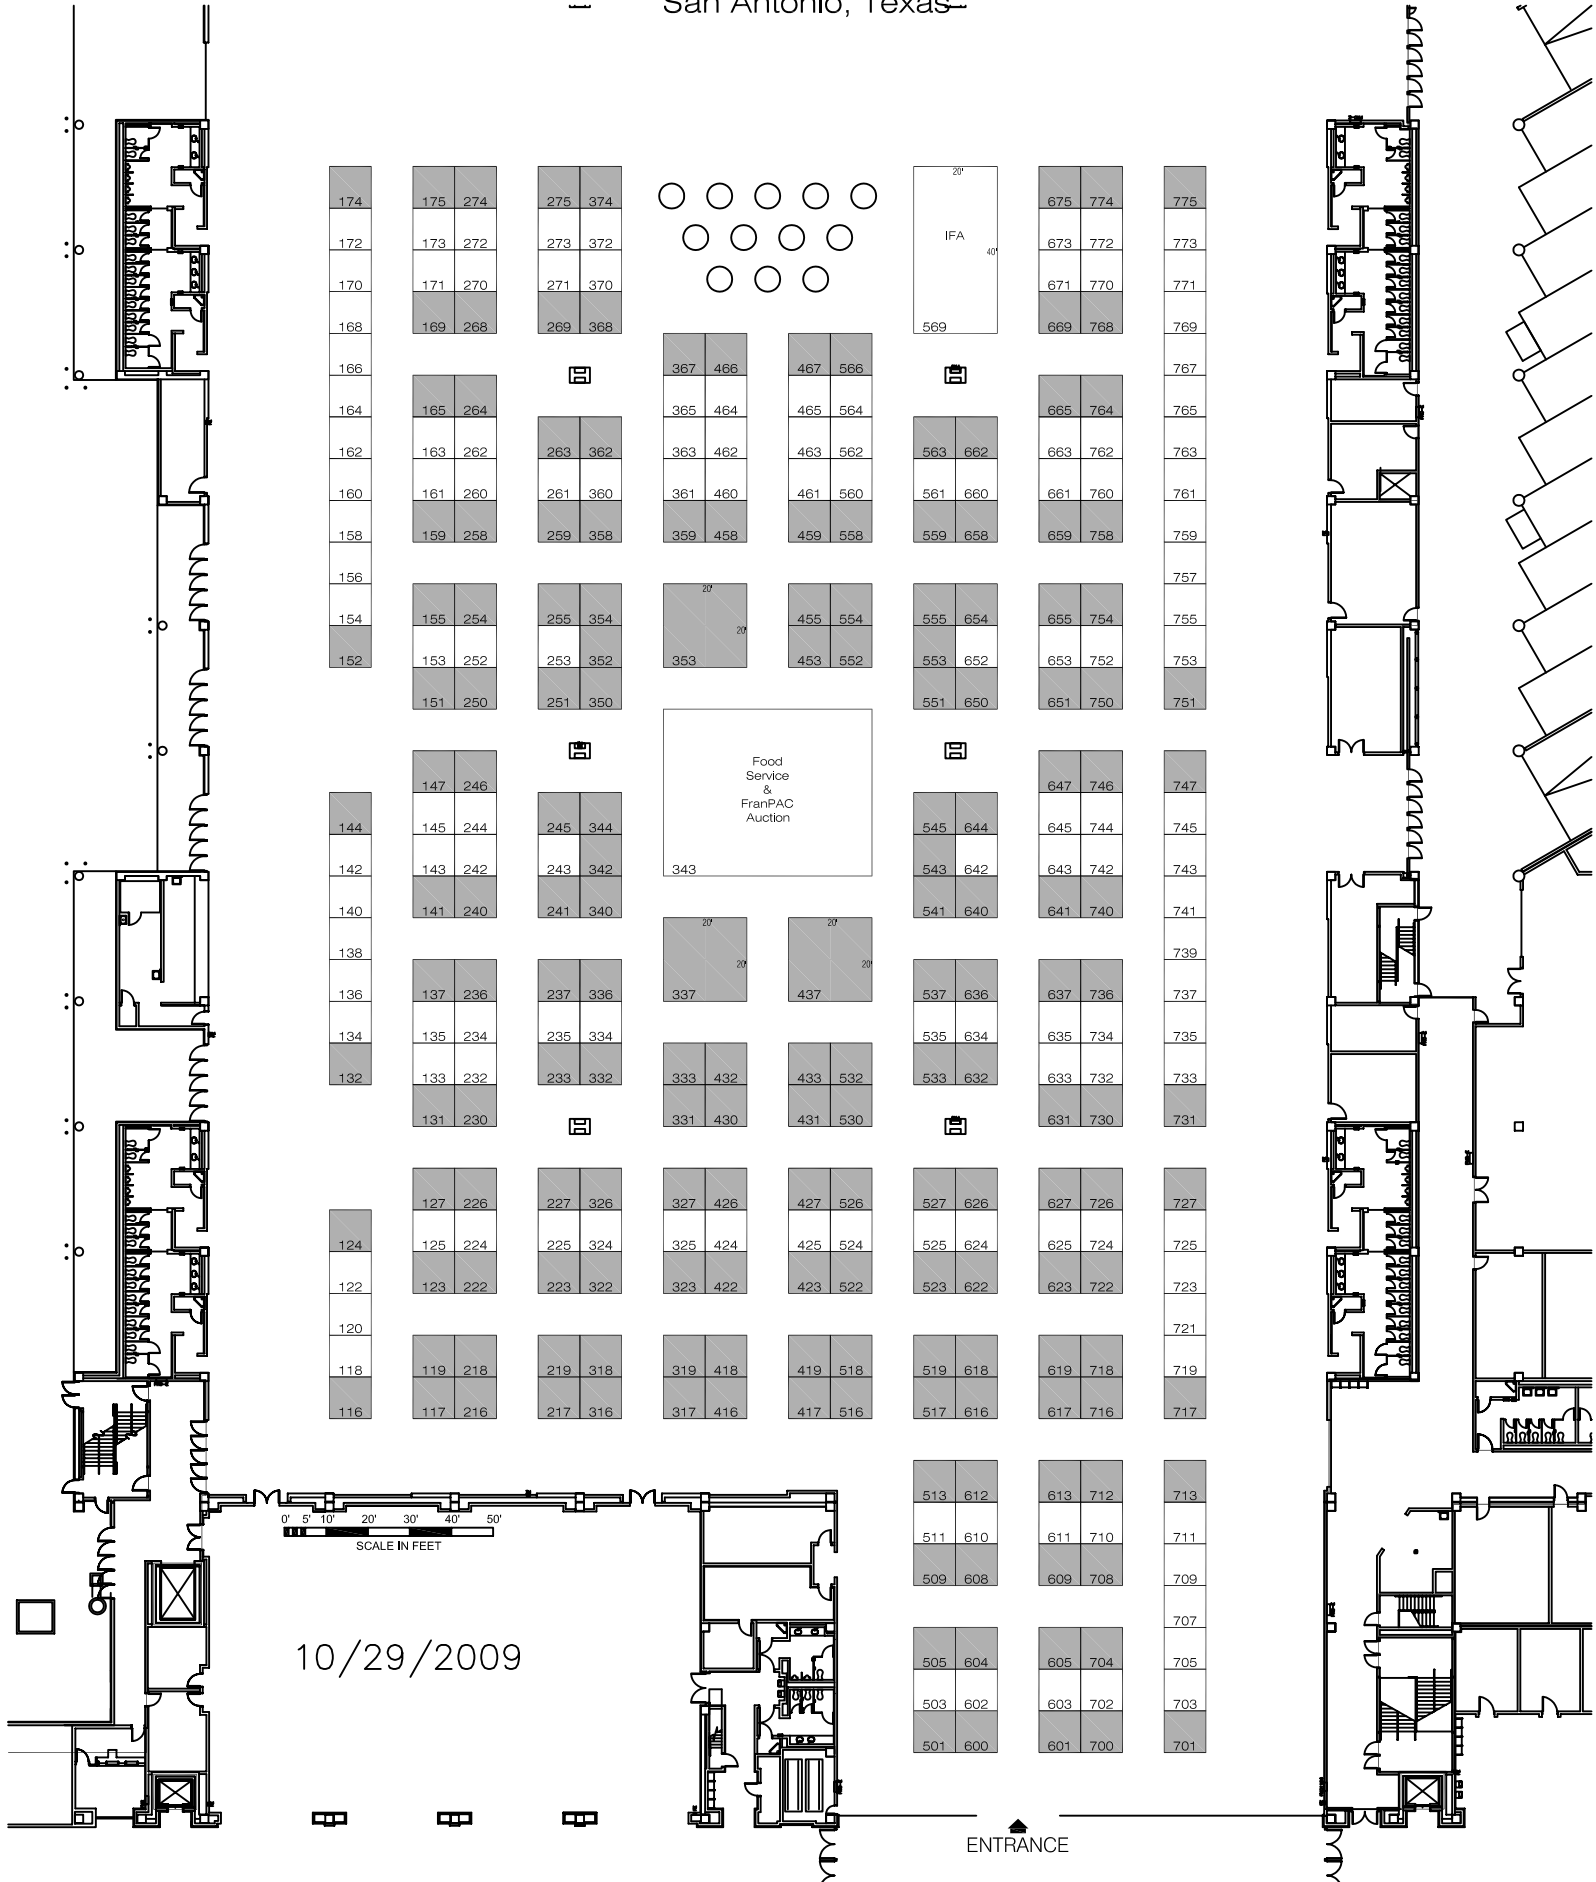

IFA 2010

February, 6-7, 2010
San Antonio Convention Center
Hall C
San Antonio, Texas

0' 5' 10' 20' 30' 40' 50'
SCALE IN FEET

10/29/2009

ENTRANCE